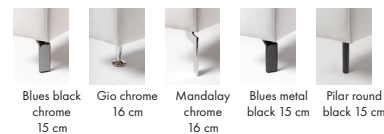

Comfort Memory (Comfort CM)

Seat
Cold foam with memory foam on top, covered with fibre padding.

Back
Feather and ball fibre mix.

Info **

Dimensions without armrests.

Info

The height of the sofa is based on the 15 cm leg. The Avignon leg only goes under armrests Baker and Memphis, divan front, chl and ends, other modules come with the Ombra leg.

Leg options

Upholstery

Carter - 7 cm

Baker - 20 cm

Memphis - 24 cm